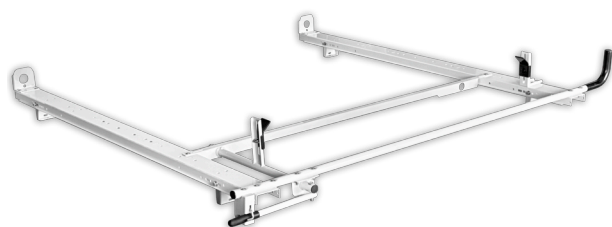

HD ALUMINUM CROSSBAR LADDER RACK #4A821 – The HD Aluminum 2 Crossbar Ladder Rack for compact and some low roof vans is a lightweight, strong and low profile rack with outside braces that fold down for low clearance parking garages. Fits Ford Transit, Ford Transit Connect, Mercedes Metris, Nissan NV, Nissan NV200, Chevy City Express, Ram ProMaster City.

LADDER RACKS MUST BUY MAKE-SPECIFIC MOUNT KITS FOR FULL-SIZED VAN RACKS

Complete Clamp & Lock Rack (Passenger Side)	40873	4090L + 4081T		40873		
Add Driver Side Mechanism	40813	40813		40813		
NEW! HD Aluminum Rack (Passenger)	4A873	4A90L + 4081T		4A873		
NEW! HD Aluminum Rack (Driver Side)	4A813	4A813		4A813		
Complete EZ Drop Down Rack (Passenger Side)	40933	4092L + 4081T	4099H + 4081T	40933	4097M + 40818	4099H + 40818
Add Driver Side Mechanism	40943	40963	40913	40943	40983	40913

Mount Kit Needed for Full-Sized Racks		4081T	4081T		40818	40818
---------------------------------------	--	-------	-------	--	-------	-------

TUBE-STYLE CARGO RACKS

4 Tubes (Compact Vans)	80070			80070		
Extra Tube	31700			31700		
NEW! 4 Tube HD Aluminum Rack (Compact Vans)	8007A			8007A		
5 Tubes (Full-Sized Vans)		80080			80080	

HD ALUMINUM SINGLE CLAMP & LOCK LADDER RACK #4A873

The HD Aluminum Single Clamp & Lock HD Aluminum Ladder Rack for compact vans makes ladder storage easy, fast and secure. Fits Ford Transit Connect, Nissan NV200, Chevy City Express, Ram ProMaster City